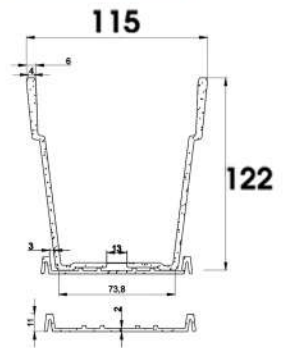

CODE: F01.7.D