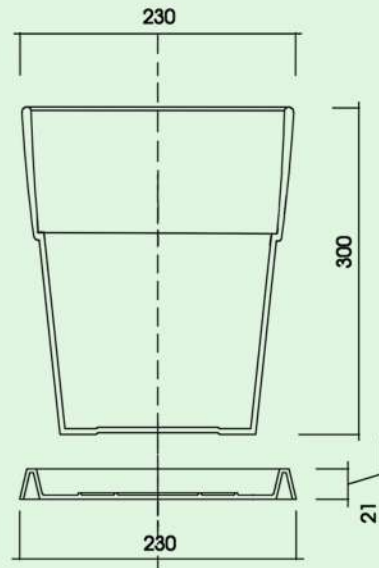

**SERIES: ROUND FLOWER POT F01.1**  
SIZE: 20x25 cm

CODE: F01.1.E

CODE: F01.1.A

CODE: F01.1.B

CODE: F01.1.C

CODE: F01.1.D

CODE: F01.1.G

CODE: F01.1.H

*Happiness held is the seed;  
Happiness shared is the flower.*

**Chất liệu:** Gỗ nhựa composite (WPC)  
**Đóng gói:** 20 bộ/thùng  
**Loại cây phù hợp:** Vạn niên thanh, Hồng môn, Ngọc ngân, Lan ý, ...

**Material:** Wood plastic composite  
**Packing:** 20 sets/carton box  
**Suitable plants:** Dumb-cane, Flamingo Flower, Osaka White Aglaonema, Peace Lily, ...

Made in Vietnam by Vietfrance Plastic

**SERIES: ROUND FLOWER POT F01.2**  
SIZE: 23x30 cm

**SERIES: ROUND FLOWER POT F01.3**  
**SIZE: 25x37 cm**

CODE: F01.3.C

CODE: F01.3.A

CODE: F01.3.B

CODE: F01.3.D

CODE: F01.3.E

CODE: F01.3.G

CODE: F01.3.H