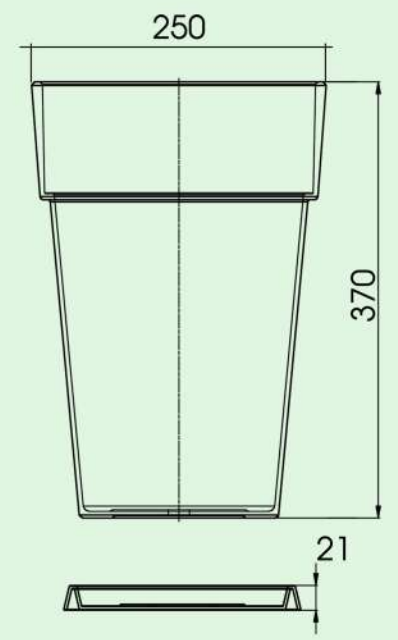

**SERIES: ROUND FLOWER POT F01.1**  
SIZE: 20x25 cm

CODE: F01.1.E

CODE: F01.1.A

CODE: F01.1.B

CODE: F01.1.C

CODE: F01.1.D

CODE: F01.1.G

CODE: F01.1.H

CODE: **F01.2.A**

CODE: **F01.2.B**

CODE: **F01.2.C**

CODE: **F01.2.D**

CODE: **F01.2.E**

CODE: **F01.2.G**

CODE: **F01.2.H**

**Chất liệu:** Gỗ nhựa composite (WPC)  
**Đóng gói:** 10 bộ/thùng  
**Loại cây phù hợp:** Cây cọ Nhật, cây Bạch mã hoàng tử, ...

**SERIES: ROUND FLOWER POT F01.3**  
**SIZE: 25x37 cm**

CODE: F01.3.C

CODE: F01.3.A

CODE: F01.3.B

CODE: F01.3.D

CODE: F01.3.E

CODE: F01.3.G

CODE: F01.3.H

CODE: **F02.3.B**

CODE: **F02.3.C**

CODE: **F02.3.D**

CODE: **F02.3.E**

CODE: **F02.3.G**

CODE: **F02.3.H**

SERIES: **SQUARE FLOWER POT F02.4**  
SIZE: 25x50 cm

CODE: **F02.4.A**