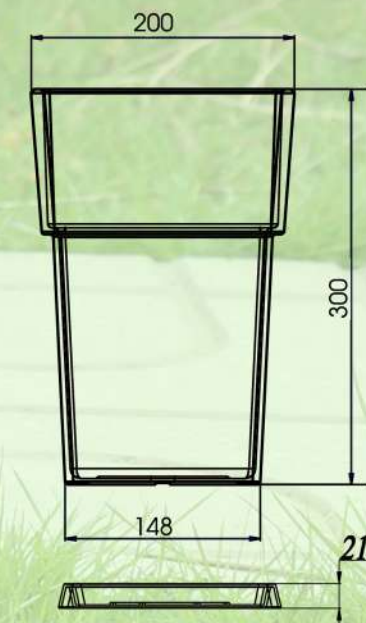

CODE: **F02.2.B**

CODE: **F02.2.C**

CODE: **F02.2.D**

CODE: **F02.2.E**

CODE: **F02.2.G**

CODE: **F02.2.H**

SERIES: **SQUARE FLOWER POT F02.3**  
SIZE: 22x37 cm

CODE: **F02.3.A**

CODE: **F02.3.B**

CODE: **F02.3.C**

CODE: **F02.3.D**

CODE: **F02.3.E**

CODE: **F02.3.G**

CODE: **F02.3.H**

SERIES: **SQUARE FLOWER POT F02.4**  
SIZE: 25x50 cm

CODE: **F02.4.A**