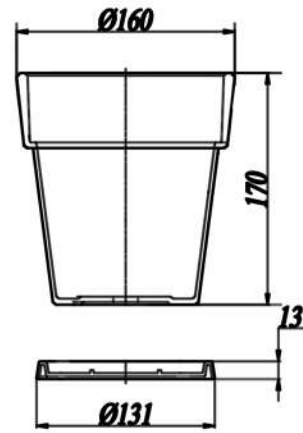

**SERIES: ROUND FLOWER POT F01.1**  
SIZE: 20x25 cm

CODE: F01.1.E

CODE: F01.1.A

CODE: F01.1.B

CODE: F01.1.C

CODE: F01.1.D

CODE: F01.1.G

CODE: F01.1.H

**SERIES: ROUND FLOWER POT F01.3**  
**SIZE: 25x37 cm**

CODE: F01.3.C

CODE: F01.3.A

CODE: F01.3.B

CODE: F01.3.D

CODE: F01.3.E

CODE: F01.3.G

CODE: F01.3.H

**Material:** Wood plastic composite  
**Packing:** 20 sets/carton box  
**Suitable plants:** Podocarpus Macrophyllus, Rubber fig, Palour Palm...

Made in Vietnam by Vietfrance Plastic

**SERIES: ROUND FLOWER POT F01.6**  
SIZE: 16x17 cm

CODE: F01.6.A

CODE: F01.6.B

CODE: F01.6.C

CODE: F01.6.D

CODE: F01.6.E

CODE: F01.6.G

CODE: F01.6.H

**Chất liệu:** Gỗ nhựa composite (WPC)  
**Đóng gói:** 40 bộ/thùng  
**Loại cây phù hợp:** Cây dây nhện, cây lưỡi hổ, Cây cau tiểu trâm...