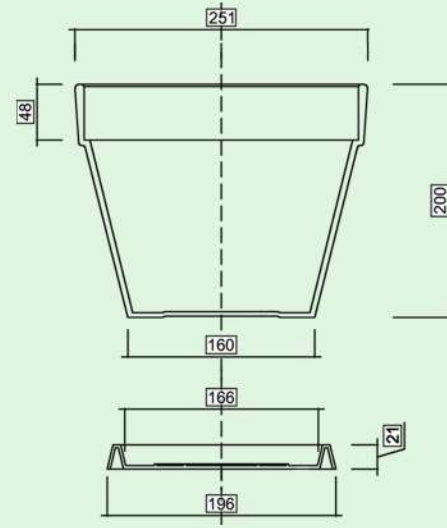

**SERIES: ROUND FLOWER POT F01.1**  
SIZE: 20x25 cm

CODE: F01.1.E

CODE: F01.1.A

CODE: F01.1.B

CODE: F01.1.C

CODE: F01.1.D

CODE: F01.1.G

CODE: F01.1.H