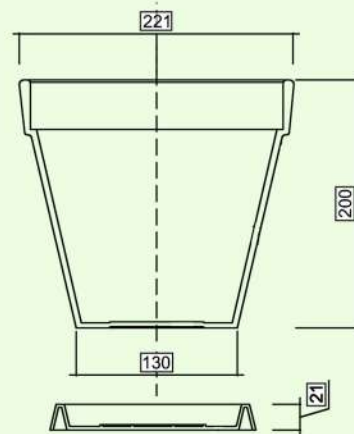

CODE: **F02.1.A**

CODE: **F02.1.B**

CODE: **F02.1.C**

CODE: **F02.1.D**

CODE: **F02.1.E**

CODE: **F02.1.G**

CODE: **F02.1.H**

CODE: **F02.2.A**

CODE: **F02.2.B**

CODE: **F02.2.C**

CODE: **F02.2.D**

CODE: **F02.2.E**

CODE: **F02.2.G**

CODE: **F02.2.H**

SERIES: **SQUARE FLOWER POT F02.3**  
SIZE: 22x37 cm

CODE: **F02.3.A**

CODE: **F02.3.B**

CODE: **F02.3.C**

CODE: **F02.3.D**

CODE: **F02.3.E**

CODE: **F02.3.G**

CODE: **F02.3.H**

SERIES: **SQUARE FLOWER POT F02.4**  
SIZE: 25x50 cm

CODE: **F02.4.A**