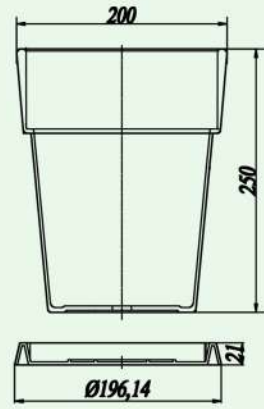

CODE: **F01.5.A**