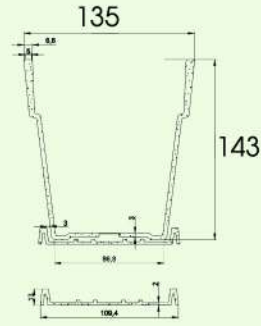

CODE: **F01.8.D**