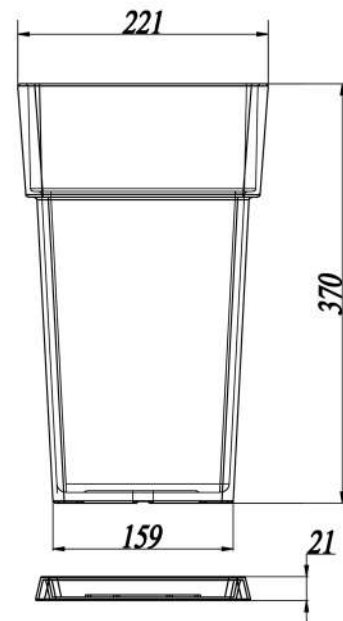

CODE: **F02.2.B**

CODE: **F02.2.C**

CODE: **F02.2.D**

CODE: **F02.2.E**

CODE: **F02.2.G**

CODE: **F02.2.H**

SERIES: **SQUARE FLOWER POT F02.3**  
SIZE: 22x37 cm

CODE: **F02.3.A**

CODE: **F02.3.B**

CODE: **F02.3.C**

CODE: **F02.3.D**

CODE: **F02.3.E**

CODE: **F02.3.G**

CODE: **F02.3.H**

SERIES: **SQUARE FLOWER POT F02.4**  
SIZE: 25x50 cm

CODE: **F02.4.A**

## FX01.1

SIZE: 25x20 CM

STYLE: 3D LOWER EMBOSSED

MATERIAL: WPC

CODE: FX01.1.H

## FX01.6

SIZE: 16x17 CM

STYLE: 3D LOWER EMBOSSED

MATERIAL: WPC

CODE: FX01.6.E

CODE: FX01.1.D

CODE: FX01.1.E

CODE: FX01.1.G