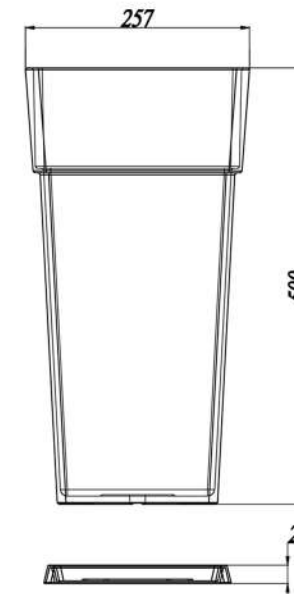

CODE: **F02.4.H**